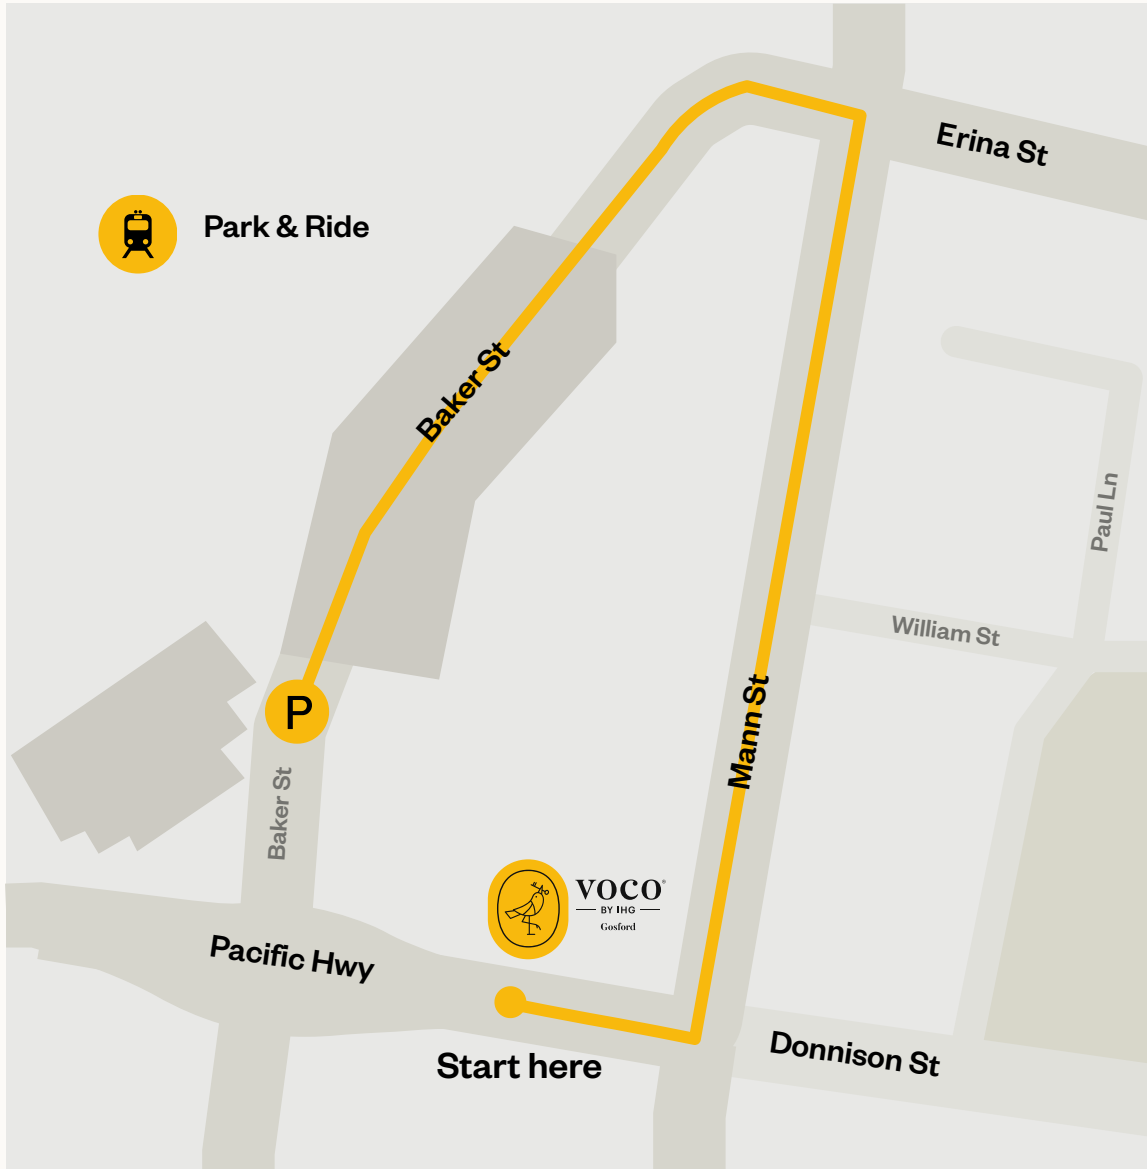

Car Park Directions

Directions

1. Turn left and head east on Donnison St towards Mann St
2. Turn left at the 1st cross street onto Mann St
3. Turn left onto Erina St
4. Erina St turns left and becomes Baker St
5. Turn left at the Car Park sign and proceed up the ramp to Level 1
6. Park in any available space
7. Overflow parking available down the ramp on Level Basement 1